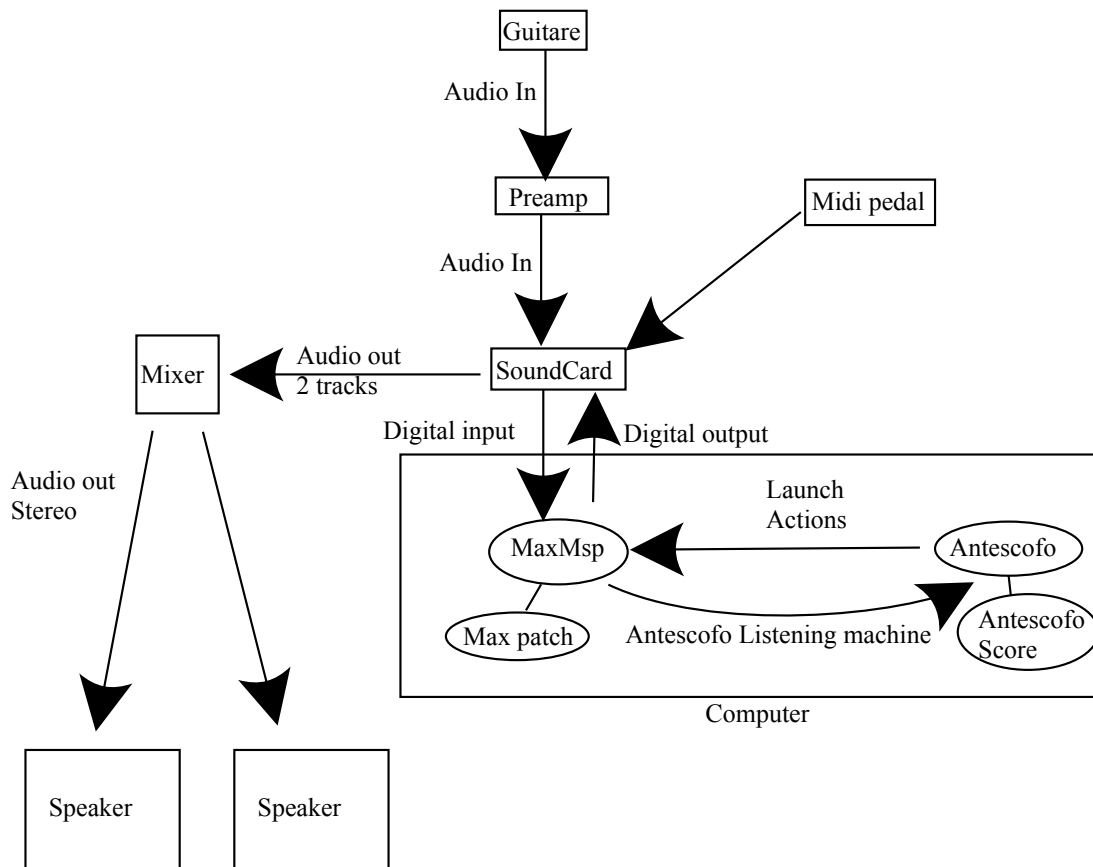

Henri ALGADAFE

Ivy heavily
(2017)

pour guitare électrique avec transformations en temps réel

Performance notes

The guitar part should be played with a clear sound, audio treatments as distorsion are emulated within the Max patch.

No direct sound from the guitar should be heard.

Ivy heavily

Pour guitare électrique et
électronique live

Henri ALGADAFE

♩ = 130

X7

The musical score is written in a single system with ten staves. It begins with a treble clef, a key signature of one flat (B-flat), and a 9/8 time signature. The tempo is marked as quarter note = 130. The score features a variety of time signatures: 7/4, 8/8, 7/4, 8/8, 7/4, 8/8, 6/4, 5/4, 3/4, 8/8, 7/4, 5/4, and 7/4. The piece starts with a *ff* dynamic and a *Reverse* effect. A crescendo leads to a *f* dynamic. A box labeled 'X7' is positioned above the first staff. The score includes several repeat signs and a final *ff* dynamic marking.

81

Musical staff 81: Treble clef, 3/4 time signature. The staff contains a melodic line with various note values and accidentals. The key signature has one sharp (F#).

Poco rall

85

Musical staff 85: Treble clef, 7/4 time signature. The staff contains a melodic line with various note values and accidentals. The key signature has one sharp (F#).

With Vibrato bar

Gliss

87

A Tempo

X4

Musical staff 87: Treble clef, 7/4 time signature. The staff contains a melodic line with various note values and accidentals. The key signature has one sharp (F#).

Durée 5'50"